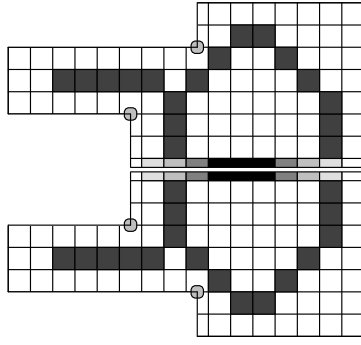

Vest

Maarten van Gelder

© 1994 Apr

Assembly of Plane units. The triangles of the locking edge units are not shown. The eight 'inside' corners (marked with a dot) should be glued to prevent them from ripping. The bold printed edge could be glued too for security.

1 Outside back

MvG: Maarten van Gelder

The 'v' is put on from extra paper

3 Inside back

OSN: Origami Societeit Nederland

65	■	blue
46	■	lightgreen
16	■	orange
12	■	red
10	■	violet
645	□	white
20	□	yellow

+

814 sheets total needed for this vest (use 7.5x7.5 cm squares)

2 Outside front

4 Inside front