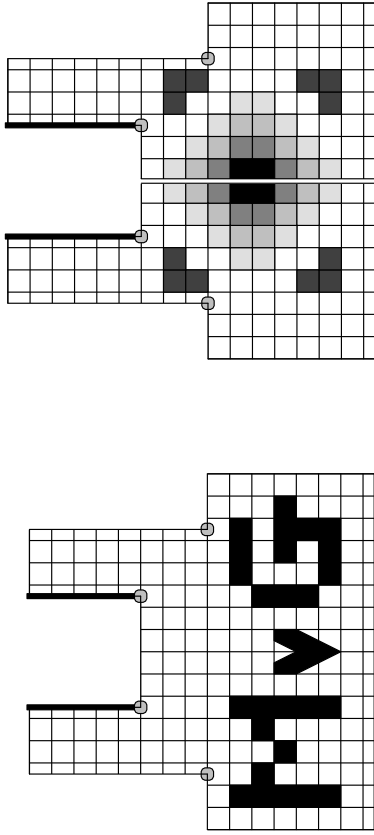

Vest

Maarten van Gelder

© 1994 Apr

Assembly of Plane units. The triangles of the locking edge units are not shown. The eight 'inside' corners (marked with a dot) should be glued to prevent them from ripping. The bold printed edge could be glued too for security.

1 Outside back

MvG: Maarten van Gelder

The 'v' is put on from extra paper

3 Inside back

OSN: Origami Societeit Nederland

65	■	blue
46	■	lightgreen
16	■	orange
12	■	red
10	■	violet
645	□	white
20	□	yellow

+

814 sheets total needed for this vest (use 7.5x7.5 cm squares)

2 Outside front

4 Inside front