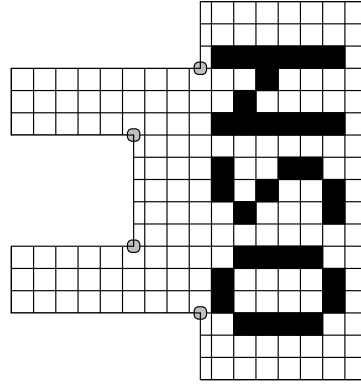

Vest

Maarten van Gelder

© 1994 Apr

Assembly of Plane units. The triangles of the locking edge units are not shown. The eight 'inside' corners (marked with a dot) should be glued to prevent them from ripping. The bold printed edge could be glued too for security.

1 Outside back

MvG: Maarten van Gelder

The 'v' is put on from extra paper

3 Inside back

OSN: Origami Societeit Nederland

65	■	blue
46	■	lightgreen
16	■	orange
12	■	red
10	■	violet
645	□	white
20	□	yellow

+

814 sheets total needed for this vest (use 7.5x7.5 cm squares)